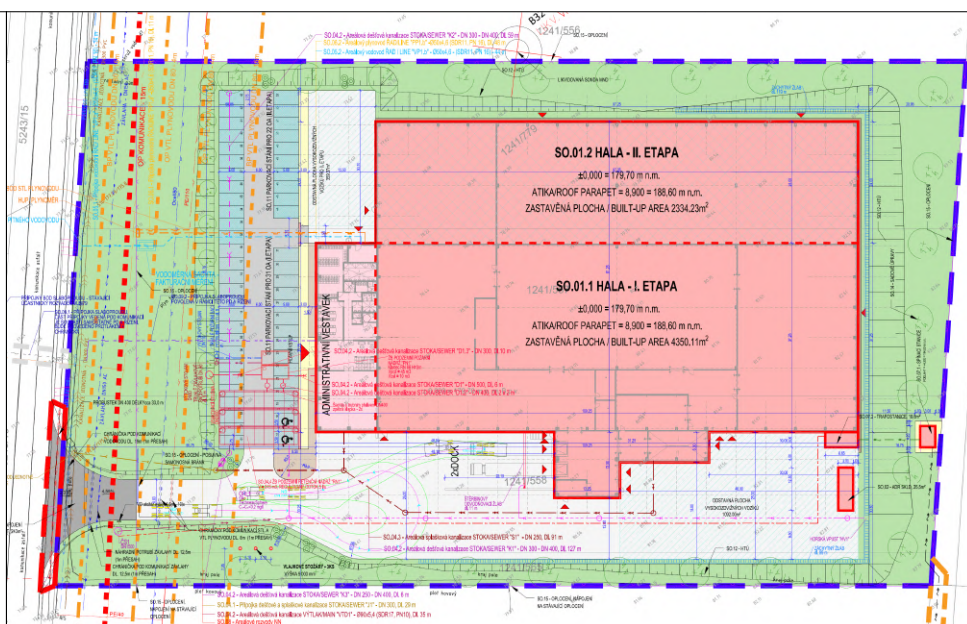

Velké Bílovice

headquarter ČR

COMPLETED
2017

In 2017, in Velké Bílovice, near the D2 highway at the Exit 41, we completed the headquarters of Linde Material Handling for the overhaul of forklift trucks. Thanks to its strategic location on the main highway from Brno to Bratislava, this office also covers neighboring countries. The close distance to Břeclav, Hodonín and the surrounding towns, with a total population catchment of more than 130,000, ensures the availability of skilled labor.

6,100 m²
hall area

12,454 m²
property area

1,400
highway D2 distance

1 400 m
 3 km
 4 km
 3 min
 350 m
 45 km

expand your business

TOMÁŠ HONSNEJMAN

+ 420 602 361 413

tomas.honsnejman@csp.cz