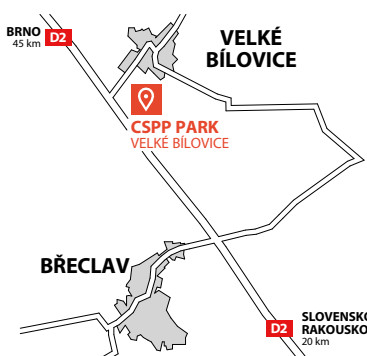

Velké Bílovice

headquarter ČR

COMPLETED
2017

In 2017, in Velké Bílovice, near the D2 highway at the Exit 41, we completed the headquarters of Linde Material Handling for the overhaul of forklift trucks. Thanks to its strategic location on the main highway from Brno to Bratislava, this office also covers neighboring countries. The close distance to Břeclav, Hodonín and the surrounding towns, with a total population catchment of more than 130,000, ensures the availability of skilled labor.

6,100 m²
hall area

12,454 m²
property area

1,400
highway D2 distance

1 400 m
 3 km
 4 km
 3 min
 350 m
 45 km

expand your business

TOMÁŠ HONSNEJMAN

+ 420 602 361 413

tomas.honsnejman@csp.cz