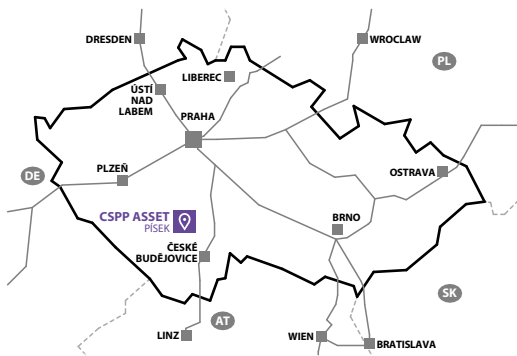

Písek

rental park

In 2017, we completed the modern Galerie Písek shopping center in Písek. The shopping center has 14 rental units with a sales area of more than 7,000 square meters. From the project's inception, we have taken care of the reliable operation of the shopping center, regular income and quality leases in order to actively develop and increase the future value of the entire property.

7,350 m² lettable area	BILLA	GATG	dm	PEPCO
14 rental units	CCC SHOES & BAGS	kik	AUTO KELLY vše pro auta	martes sport
190 parking places	Pompo	super ZOO	DATART	A3 SPORT
2020 extension construction start	orion tvóříme vaši domácnost	BENU LEKÁRNA	již brzy	již brzy